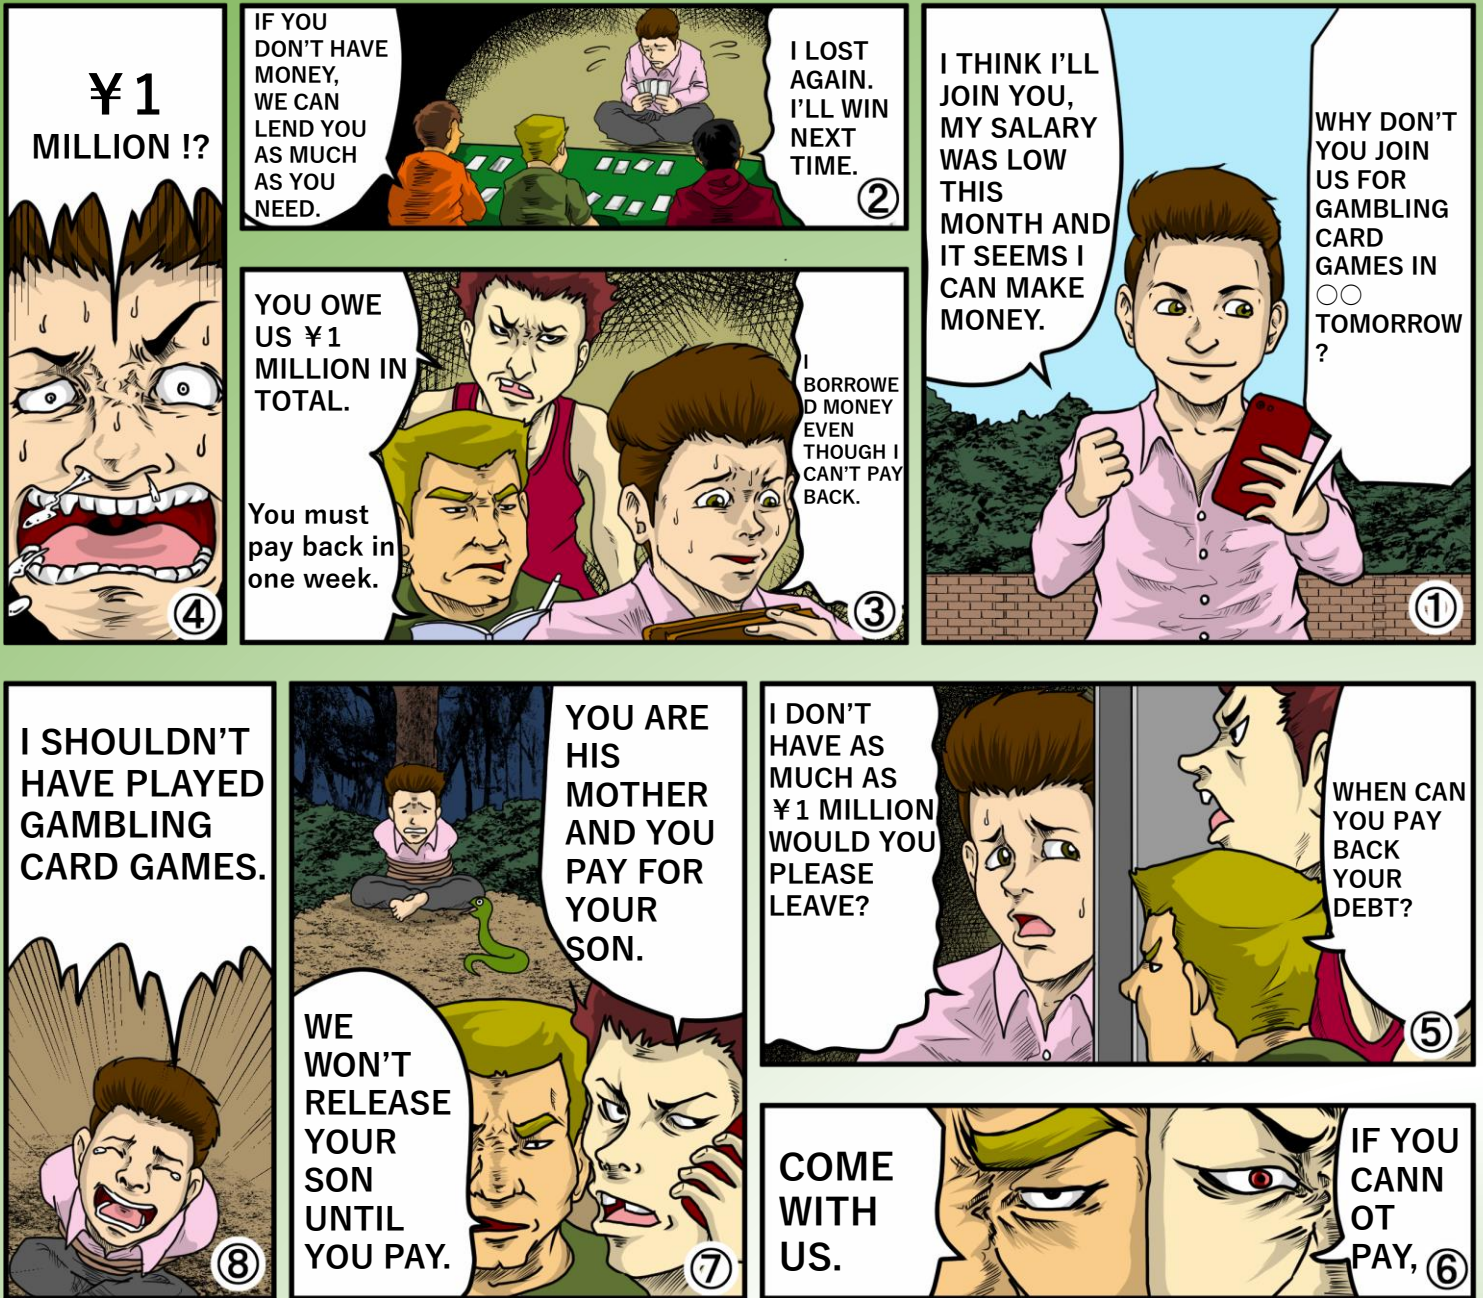

# Crime Prevention Tips(Gambling is Dangerous)

## About gambling,

- There have been cases where some foreign people became involved in illegal gambling and fall victim to crimes such as confinement.
- The types of gambling are Xoc Dia, Lo De, Online Casino, Soccer Lottery, etc..