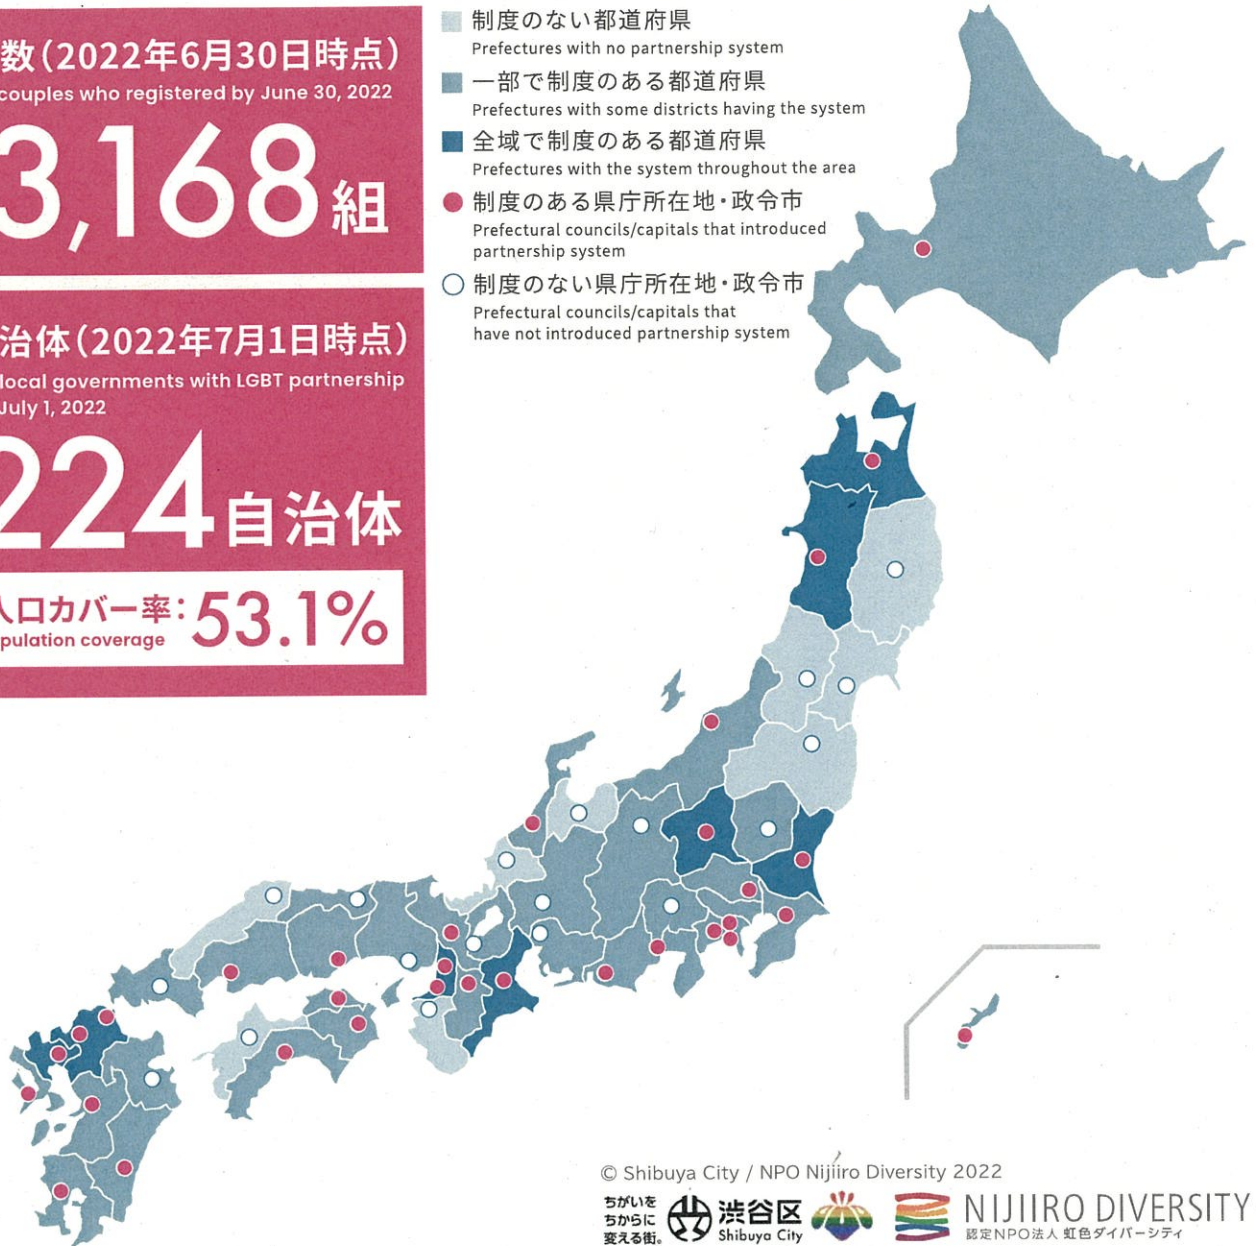

渋谷区・虹色ダイバーシティ 全国パートナーシップ制度共同調査

Shibuya City Office・NPO Nijiirō Diversity Collaborative Study of LGBT Partnership Coverage in Japan

交付件数(2022年6月30日時点)

Number of couples who registered by June 30, 2022

3,168組

導入自治体(2022年7月1日時点)

Number of local governments with LGBT partnership system by July 1, 2022

224自治体

人口カバー率: 53.1%

Population coverage

- 制度のない都道府県
Prefectures with no partnership system
- 一部で制度のある都道府県
Prefectures with some districts having the system
- 全域で制度のある都道府県
Prefectures with the system throughout the area
- 制度のある県庁所在地・政令市
Prefectural councils/capitals that introduced partnership system
- 制度のない県庁所在地・政令市
Prefectural councils/capitals that have not introduced partnership system